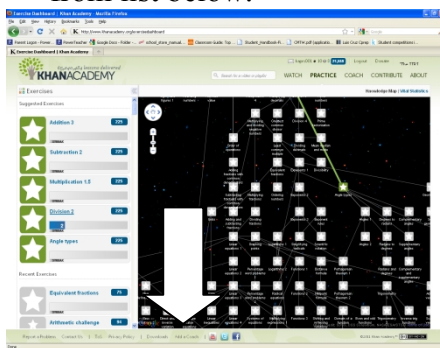

Getting Onto Khan Academy

- Go to www.khanacademy.org
- Click on “login”

- Using your google docs login, sign into Khan Academy
- Choose “practice”

- When on the practice screen, select “add a coach” and enter coaches e-mail address from list below.