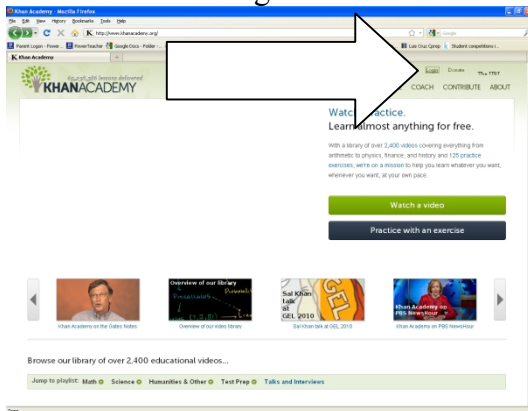

Getting Onto Khan Academy

- Go to www.khanacademy.org
- Click on “login”

- Using your google docs login, sign into Khan Academy
- Choose “practice”

- When on the practice screen, select “add a coach” and enter coaches e-mail address from list below.