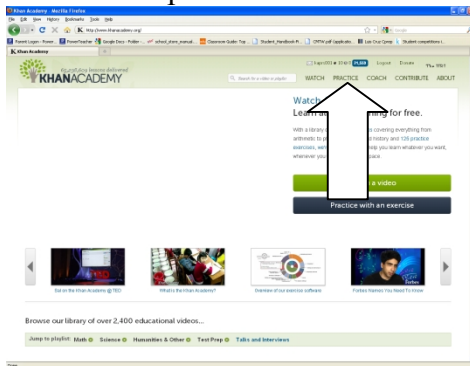

Getting Onto Khan Academy

- Go to www.khanacademy.org
- Click on “login”

- Using your google docs login, sign into Khan Academy
- Choose “practice”

- When on the practice screen, select “add a coach” and enter coaches e-mail address from list below.